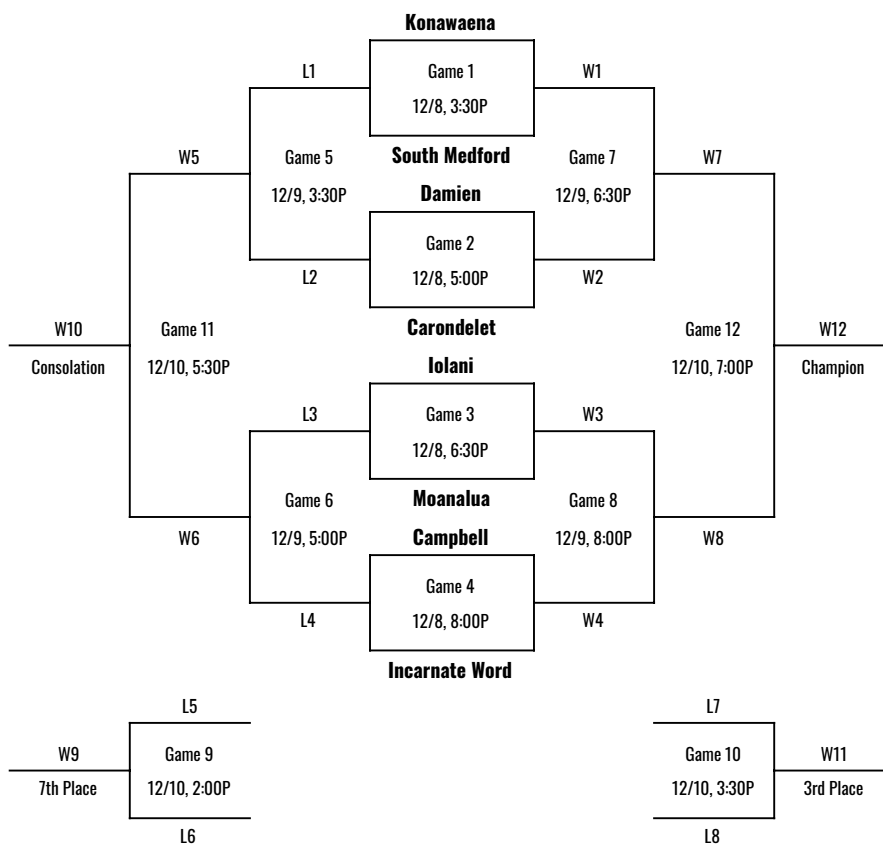

## 2022 'IOLANI CLASSIC • GIRLS BRACKET • DECEMBER 8-10, 2022

### Thursday, December 8

Game	Home	vs	Visitor	Time
1	Konawaena		South Medford (OR)	3:30 PM
2	Damien		Carondelet (CA)	5:00 PM
3	Iolani		Moanalua	6:30 PM
4	Campbell		Incarnate Word (MO)	8:00 PM

### Friday, December 9

Game	Home	vs	Visitor	Time
5	L1		L2	3:30 PM
6	L3		L4	5:00 PM
7	W1	Semifinal - OC16	W2	6:30 PM
8	W3	Semifinal - OC16	W4	8:00 PM

### Saturday, December 10

Game	Home	vs	Visitor	Time
9	L5	7th Place	L6	2:00 PM
10	L7	3rd Place	L8	3:30 PM
11	W5	Consolation - OC16	W6	5:30 PM
12	W7	Championship - OC16	W8	7:00 PM