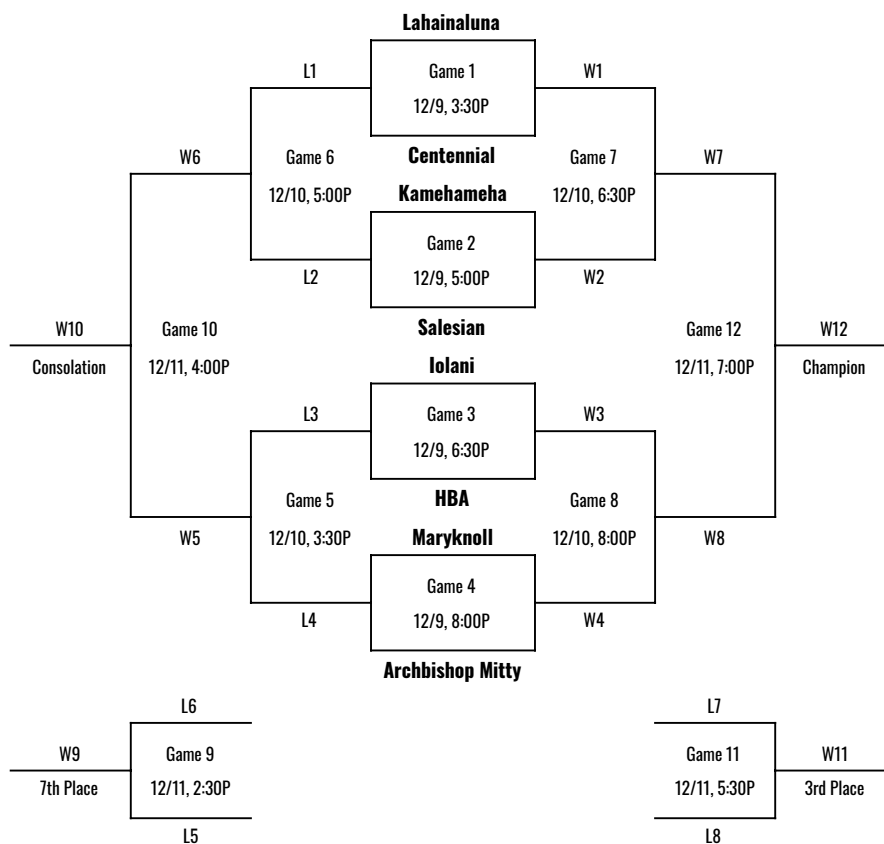

2021 'IOLANI CLASSIC • GIRLS BRACKET • DECEMBER 9-11, 2021

Thursday, December 9

Game	Home	vs	Visitor	Time
1	Lahainaluna	vs	Centennial (NV)	3:30 PM
2	Kamehameha	vs	Salesian (CA)	5:00 PM
3	Iolani	vs	HBA	6:30 PM
4	Maryknoll	vs	Archbishop Mitty (CA)	8:00 PM

Friday, December 10

Game	Home	vs	Visitor	Time
5	L3	vs	L4	3:30 PM
6	L1	vs	L2	5:00 PM
7	W1	vs	W2	6:30 PM
8	W3	vs	W4	8:00 PM

Saturday, December 11

Game	Home	vs	Visitor	Time
9	L6	7th Place	L5	2:30 PM
10	W6	Consolation	W5	4:00 PM
11	L7	3rd Place	L8	5:30 PM
12	W7	Championship	W8	7:00 PM