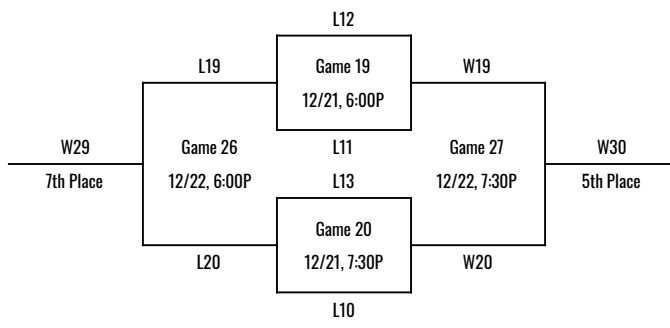

2021 'IOLANI CLASSIC • BOYS BRACKET • DECEMBER 18-22, 2021

CONSOLATION POOL

	12/20	12/21	12/22	
9:30A	L1 vs L4	L3 vs L5	L2 vs L6	9:30A
11:00A	L2 vs L3	L6 vs L1	L5 vs L4	11:00A
12:30P	L5 vs L6	L4 vs L2	L1 vs L3	12:30P

2021 'IOLANI CLASSIC • BOYS BRACKET • DECEMBER 18-22, 2021

Saturday, December 18

Game	Home		Visitor	Time
1	Kalaheo	vs	Central Catholic (OR)	11:00 AM
2	Kailua	vs	Pembroke Pines (FL)	12:30 PM
3	Damien	vs	West Linn (OR)	2:00 PM
4	Maryknoll	vs	Paul VI (VA)	3:30 PM
5	Iolani	vs	Waialua	5:00 PM
6	Punahou	vs	Sierra Canyon (CA)	6:30 PM

Monday, December 20

Game	Home		Visitor	Time
7	L1	vs	L4	9:30 AM
8	L2	vs	L3	11:00 AM
9	L5	vs	L6	12:30 PM
10	Leilehua	vs	W4	3:00 PM
11	W1	vs	W2	4:30 PM
12	W5	vs	W6	6:00 PM
13	Baldwin	vs	W3	7:30 PM

Tuesday, December 21

Game	Home		Visitor	Time
14	L3	vs	L5	9:30 AM
15	L6	vs	L1	11:00 AM
16	L4	vs	L2	12:30 PM
17	W11	vs	W12	3:00 PM
18	W10	vs	W13	4:30 PM
19	L12	vs	L11	6:00 PM
20	L13	vs	L10	7:30 PM

Wednesday, December 22

Game	Home		Visitor	Time
21	L2	vs	L6	9:30 AM
22	L5	vs	L4	11:00 AM
23	L1	vs	L3	12:30 PM
24	L17	3rd Place	L18	2:00 PM
25	W17	Championship	W18	4:00 PM
26	L19	7th Place	L20	6:00 PM
27	W19	5th Place	W20	7:30 PM