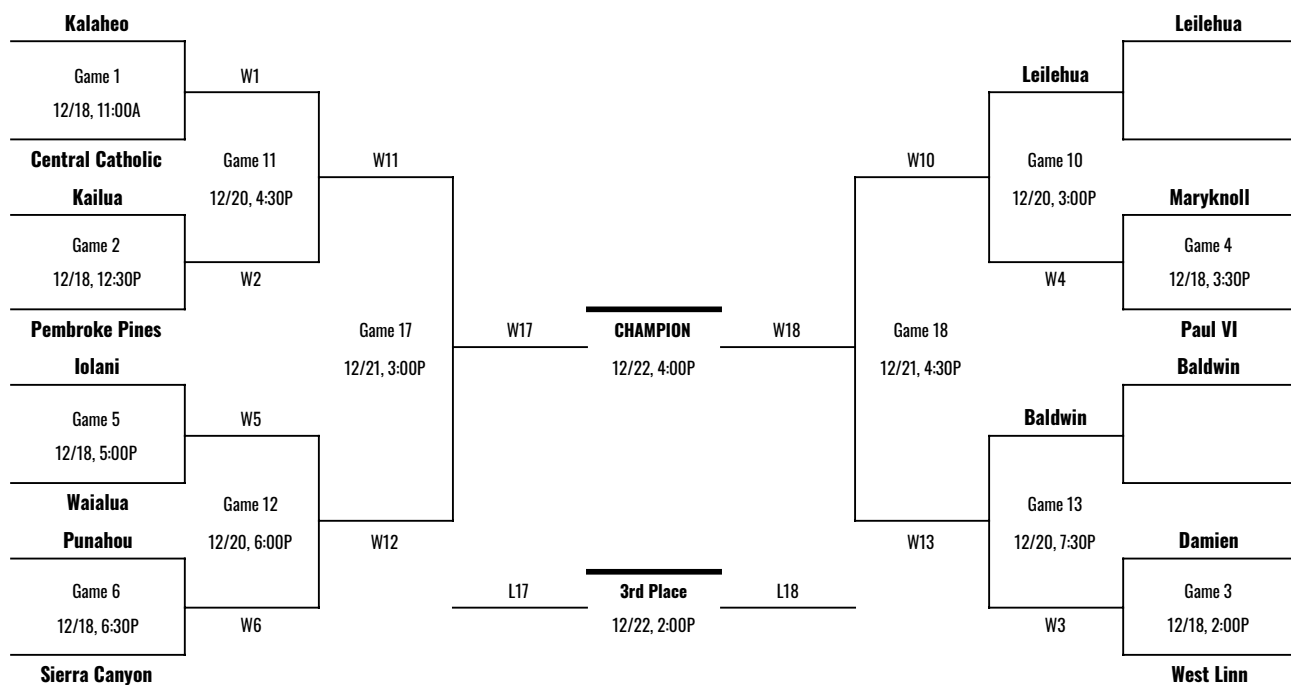

2021 'IOLANI CLASSIC • BOYS BRACKET • DECEMBER 18-22, 2021

CONSOLATION POOL

	12/20	12/21	12/22	
9:30A	L1 vs L4	L3 vs L5	L2 vs L6	9:30A
11:00A	L2 vs L3	L6 vs L1	L5 vs L4	11:00A
12:30P	L5 vs L6	L4 vs L2	L1 vs L3	12:30P

2021 'IOLANI CLASSIC • BOYS BRACKET • DECEMBER 18-22, 2021

Saturday, December 18

Game	Home		Visitor	Time
1	Kalaheo	vs	Central Catholic (OR)	11:00 AM
2	Kailua	vs	Pembroke Pines (FL)	12:30 PM
3	Damien	vs	West Linn (OR)	2:00 PM
4	Maryknoll	vs	Paul VI (VA)	3:30 PM
5	Iolani	vs	Waialua	5:00 PM
6	Punahou	vs	Sierra Canyon (CA)	6:30 PM

Monday, December 20

Game	Home		Visitor	Time
7	L1	vs	L4	9:30 AM
8	L2	vs	L3	11:00 AM
9	L5	vs	L6	12:30 PM
10	Leilehua	vs	W4	3:00 PM
11	W1	vs	W2	4:30 PM
12	W5	vs	W6	6:00 PM
13	Baldwin	vs	W3	7:30 PM

Tuesday, December 21

Game	Home		Visitor	Time
14	L3	vs	L5	9:30 AM
15	L6	vs	L1	11:00 AM
16	L4	vs	L2	12:30 PM
17	W11	vs	W12	3:00 PM
18	W10	vs	W13	4:30 PM
19	L12	vs	L11	6:00 PM
20	L13	vs	L10	7:30 PM

Wednesday, December 22

Game	Home		Visitor	Time
21	L2	vs	L6	9:30 AM
22	L5	vs	L4	11:00 AM
23	L1	vs	L3	12:30 PM
24	L17	3rd Place	L18	2:00 PM
25	W17	Championship	W18	4:00 PM
26	L19	7th Place	L20	6:00 PM
27	W19	5th Place	W20	7:30 PM