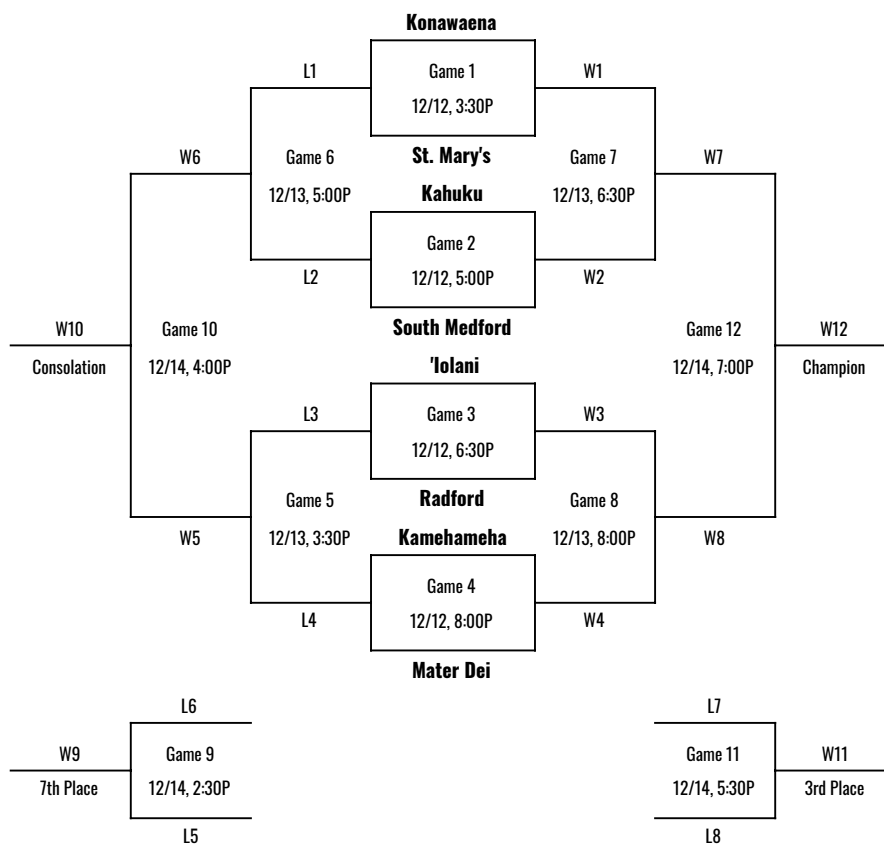

## 2019 'IOLANI CLASSIC • GIRLS BRACKET • DECEMBER 12-14, 2019

### Thursday, December 12

Game	Home	vs	Visitor	Time
1	Konawaena	vs	St. Mary's (CA)	3:30 PM
2	Kahuku	vs	South Medford (OR)	5:00 PM
3	'Iolani	vs	Radford	6:30 PM
4	Kamehameha	vs	Mater Dei (CA)	8:00 PM

### Friday, December 13

Game	Home	vs	Visitor	Time
5	L3	vs	L4	3:30 PM
6	L1	vs	L2	5:00 PM
7	W1	vs	W2	6:30 PM
8	W3	vs	W4	8:00 PM

### Saturday, December 14

Game	Home	vs	Visitor	Time
9	L6	7th Place	L5	2:30 PM
10	W6	Consolation	W5	4:00 PM
11	L7	3rd Place	L8	5:30 PM
12	W7	Championship	W8	7:00 PM